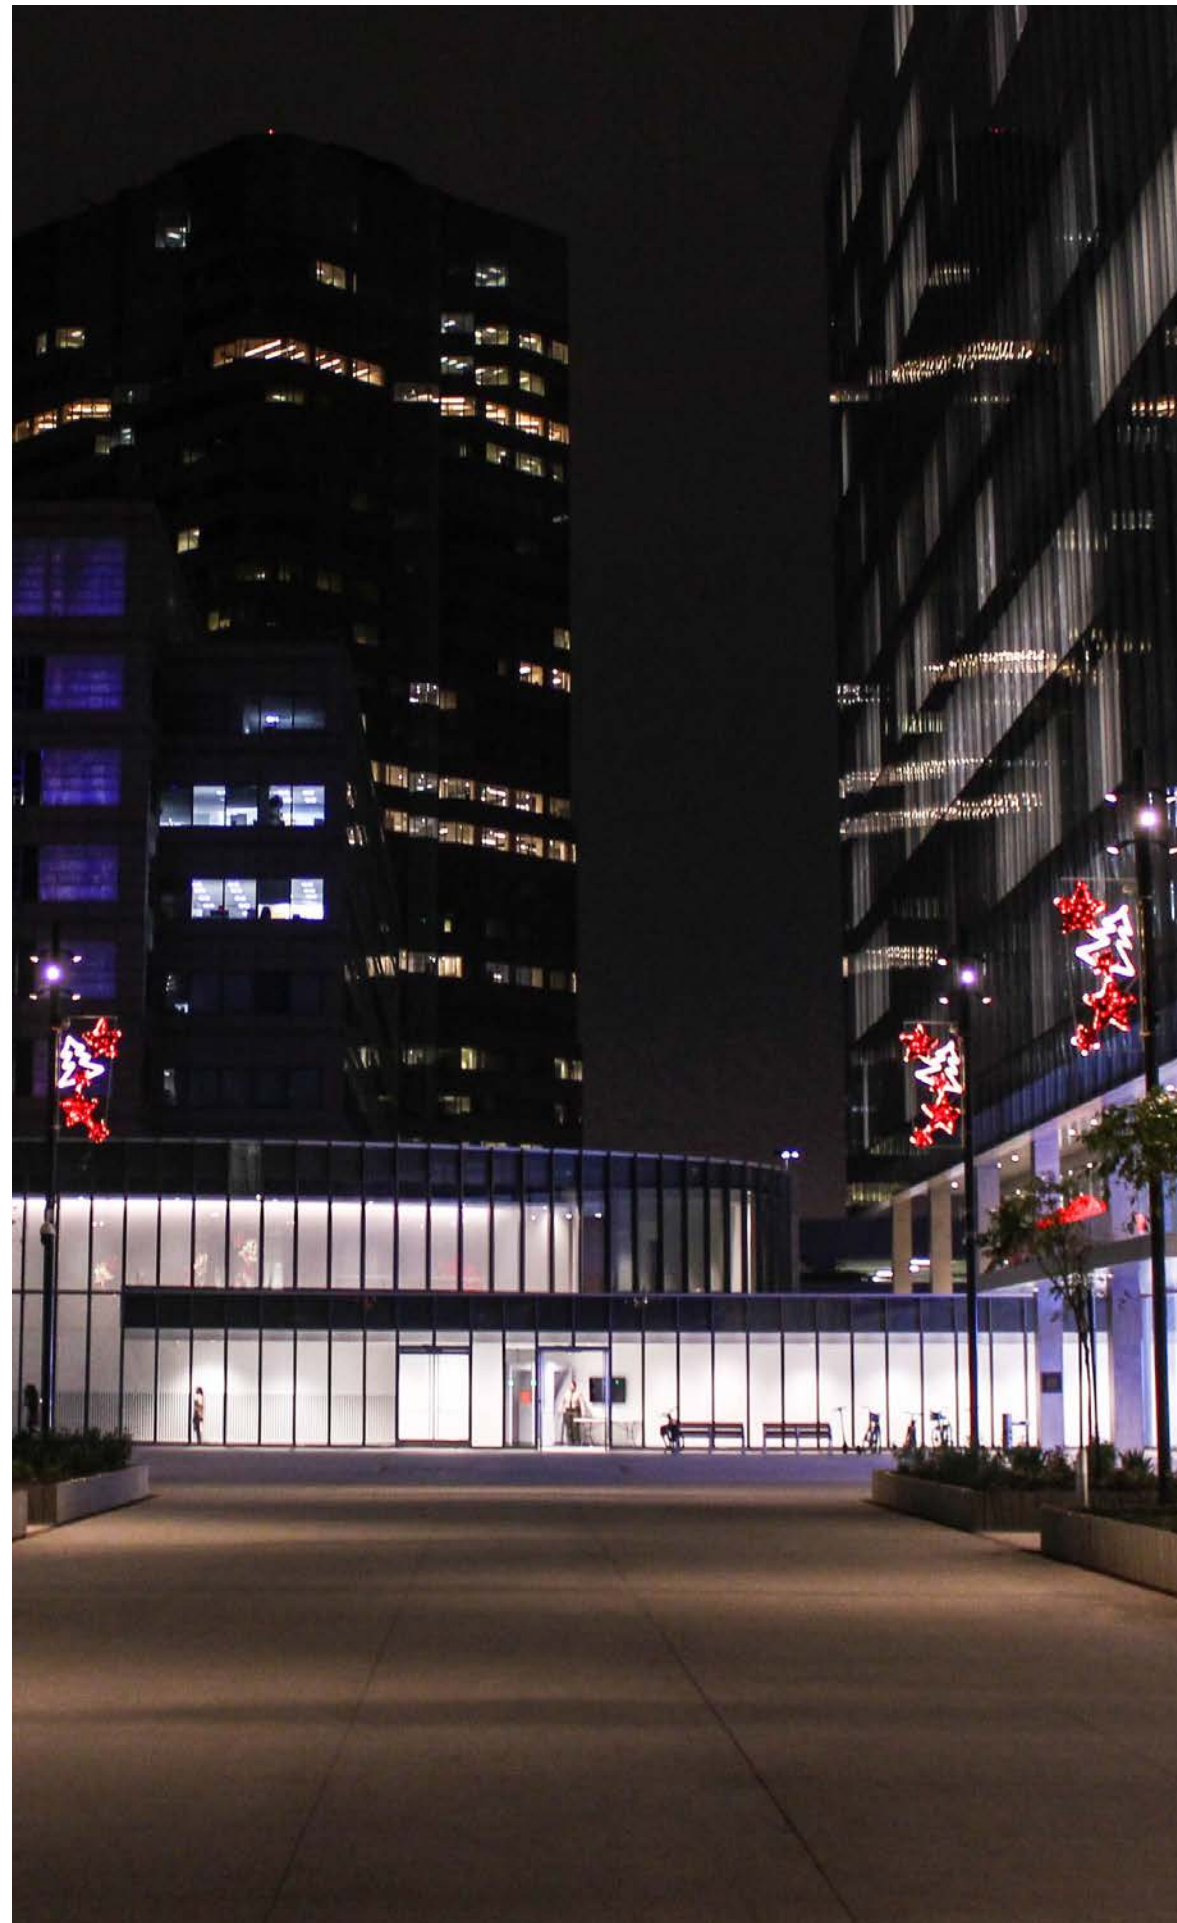

St. Nick's[®]
CHRISTMAS LIGHTING & DÉCOR

WORLD FAMOUS LOS ANGELES MUSIC CENTER
40-FT FRAME CHRISTMAS TREE | 15-FT LIGHTED SNOWFLAKES

Shopping Centers

Casinos

Airports

Landmarks

Municipalities

Churches

Hotels, Restaurants & Bars

Bank of America

CITY OF WEST HOLLYWOOD

MULTI-COLOR CHANGING 10" SPHERES
STRUNG FROM LIGHT POLE TO LIGHT POLE OVER 6 LANES

ST. NICK'S CHRISTMAS LIGHTING & DÉCOR

521 E. 1ST STREET, LONG BEACH, CA 90802