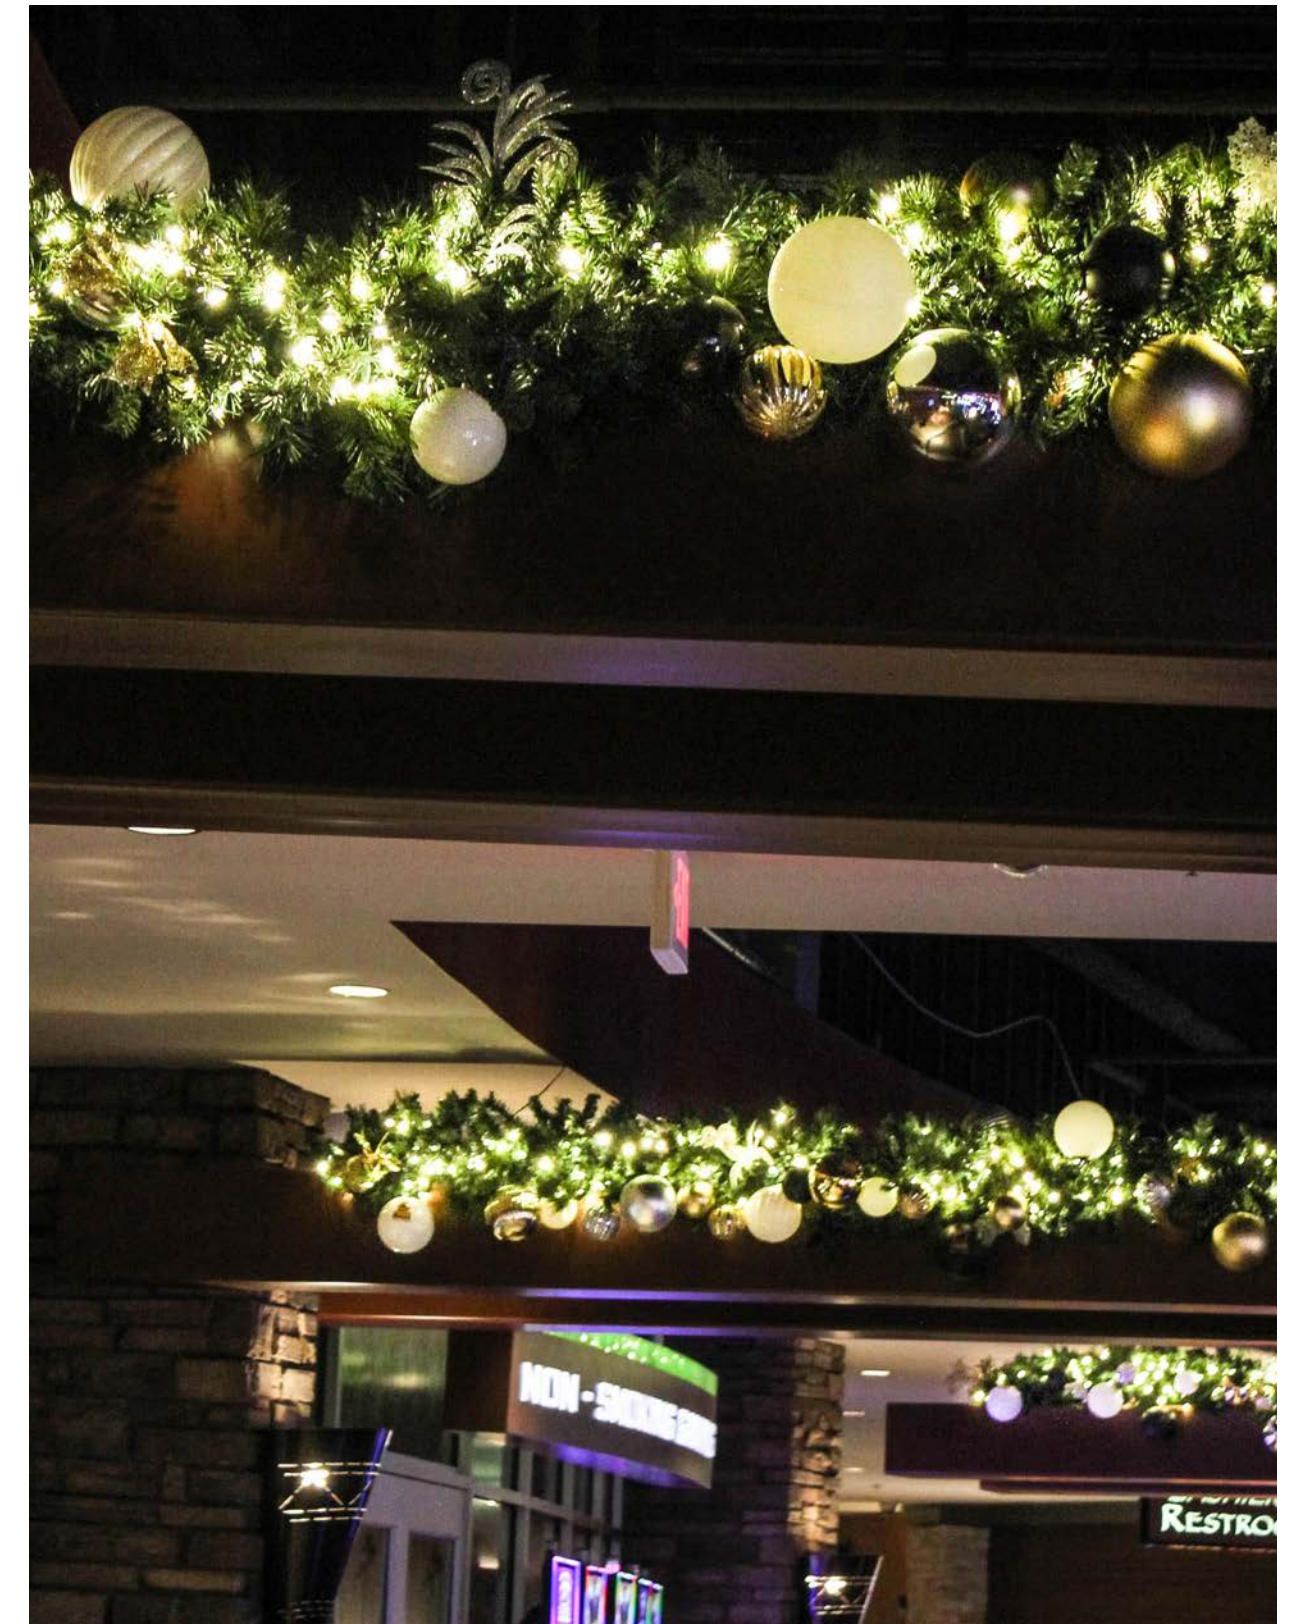

St. Nick's[®]
CHRISTMAS LIGHTING & DÉCOR

WORLD FAMOUS LOS ANGELES MUSIC CENTER
40-FT FRAME CHRISTMAS TREE | 15-FT LIGHTED SNOWFLAKES

Shopping Centers

Casinos

Airports

Landmarks

Municipalities

Churches

Hotels, Restaurants & Bars

Bank of America

CITY OF WEST HOLLYWOOD

MULTI-COLOR CHANGING 10" SPHERES
STRUNG FROM LIGHT POLE TO LIGHT POLE OVER 6 LANES

ST. NICK'S CHRISTMAS LIGHTING & DÉCOR

521 E. 1ST STREET, LONG BEACH, CA 90802