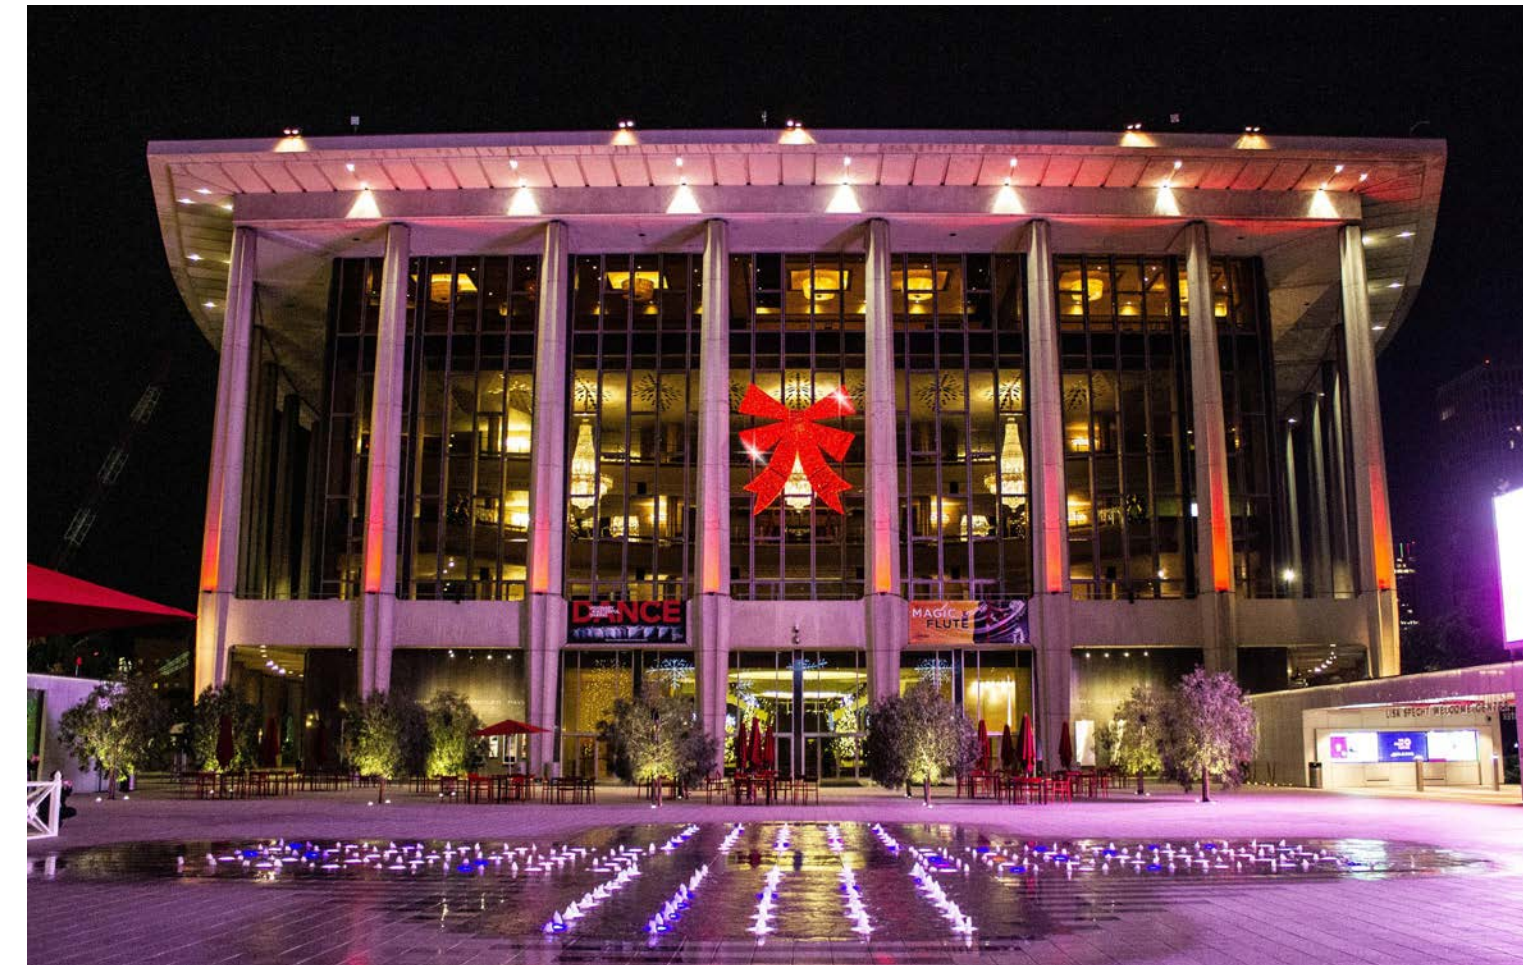

St. Nick's[®]
CHRISTMAS LIGHTING & DÉCOR

WORLD FAMOUS LOS ANGELES MUSIC CENTER
40-FT FRAME CHRISTMAS TREE | 15-FT LIGHTED SNOWFLAKES

Shopping Centers

Casinos

Airports

Landmarks

Municipalities

Churches

Hotels, Restaurants & Bars

Bank of America

CITY OF WEST HOLLYWOOD

MULTI-COLOR CHANGING 10" SPHERES
STRUNG FROM LIGHT POLE TO LIGHT POLE OVER 6 LANES

ST. NICK'S CHRISTMAS LIGHTING & DÉCOR

521 E. 1ST STREET, LONG BEACH, CA 90802