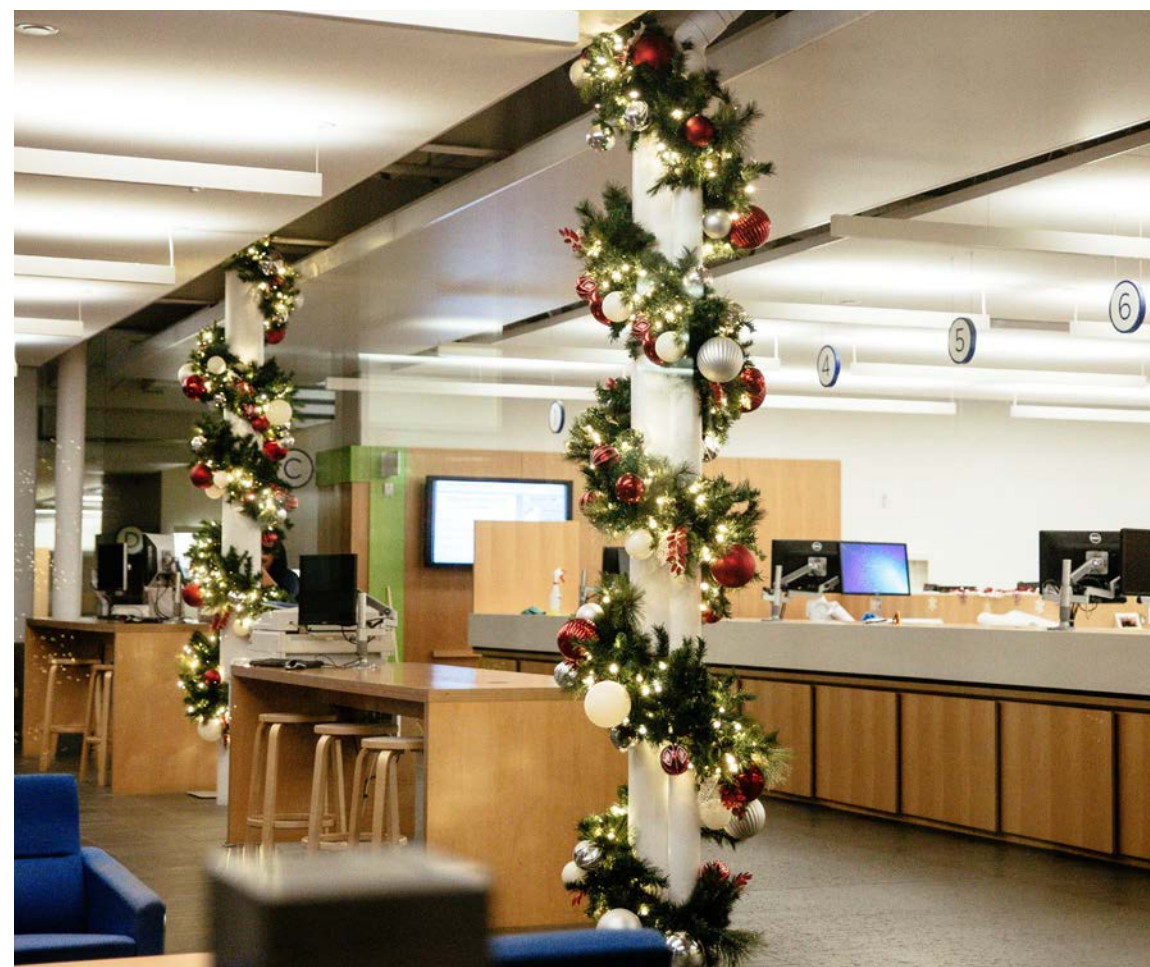

St. Nick's[®]
CHRISTMAS LIGHTING & DÉCOR

WORLD FAMOUS LOS ANGELES MUSIC CENTER
40-FT FRAME CHRISTMAS TREE | 15-FT LIGHTED SNOWFLAKES

Shopping Centers

Casinos

Airports

Landmarks

Municipalities

Churches

Hotels, Restaurants & Bars

Bank of America

CITY OF WEST HOLLYWOOD

MULTI-COLOR CHANGING 10" SPHERES
STRUNG FROM LIGHT POLE TO LIGHT POLE OVER 6 LANES

ST. NICK'S CHRISTMAS LIGHTING & DÉCOR

521 E. 1ST STREET, LONG BEACH, CA 90802