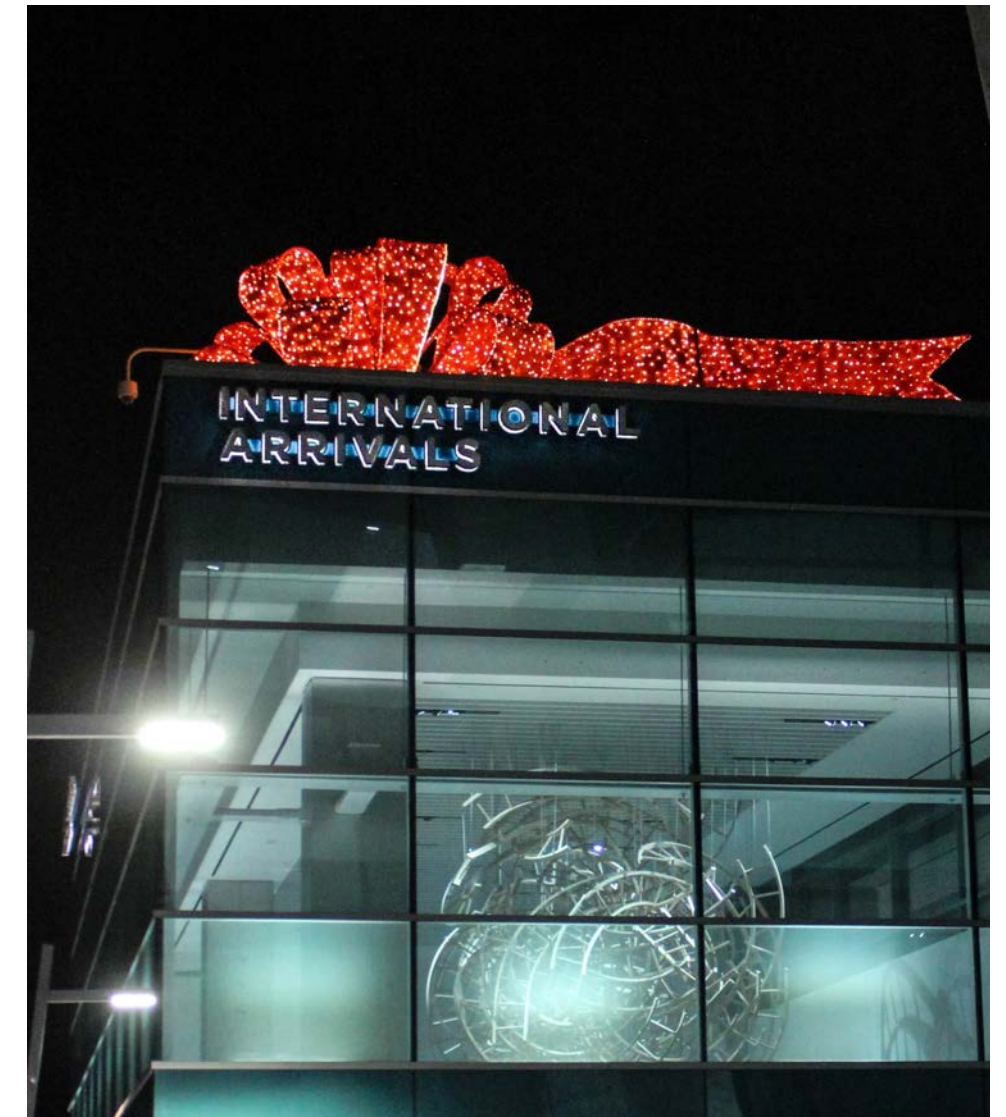

St. Nick's[®]
CHRISTMAS LIGHTING & DÉCOR

WORLD FAMOUS LOS ANGELES MUSIC CENTER
40-FT FRAME CHRISTMAS TREE | 15-FT LIGHTED SNOWFLAKES

Shopping Centers

Casinos

Airports

Landmarks

Municipalities

Churches

Hotels, Restaurants & Bars

Bank of America

CITY OF WEST HOLLYWOOD

MULTI-COLOR CHANGING 10" SPHERES
STRUNG FROM LIGHT POLE TO LIGHT POLE OVER 6 LANES

ST. NICK'S CHRISTMAS LIGHTING & DÉCOR

521 E. 1ST STREET, LONG BEACH, CA 90802