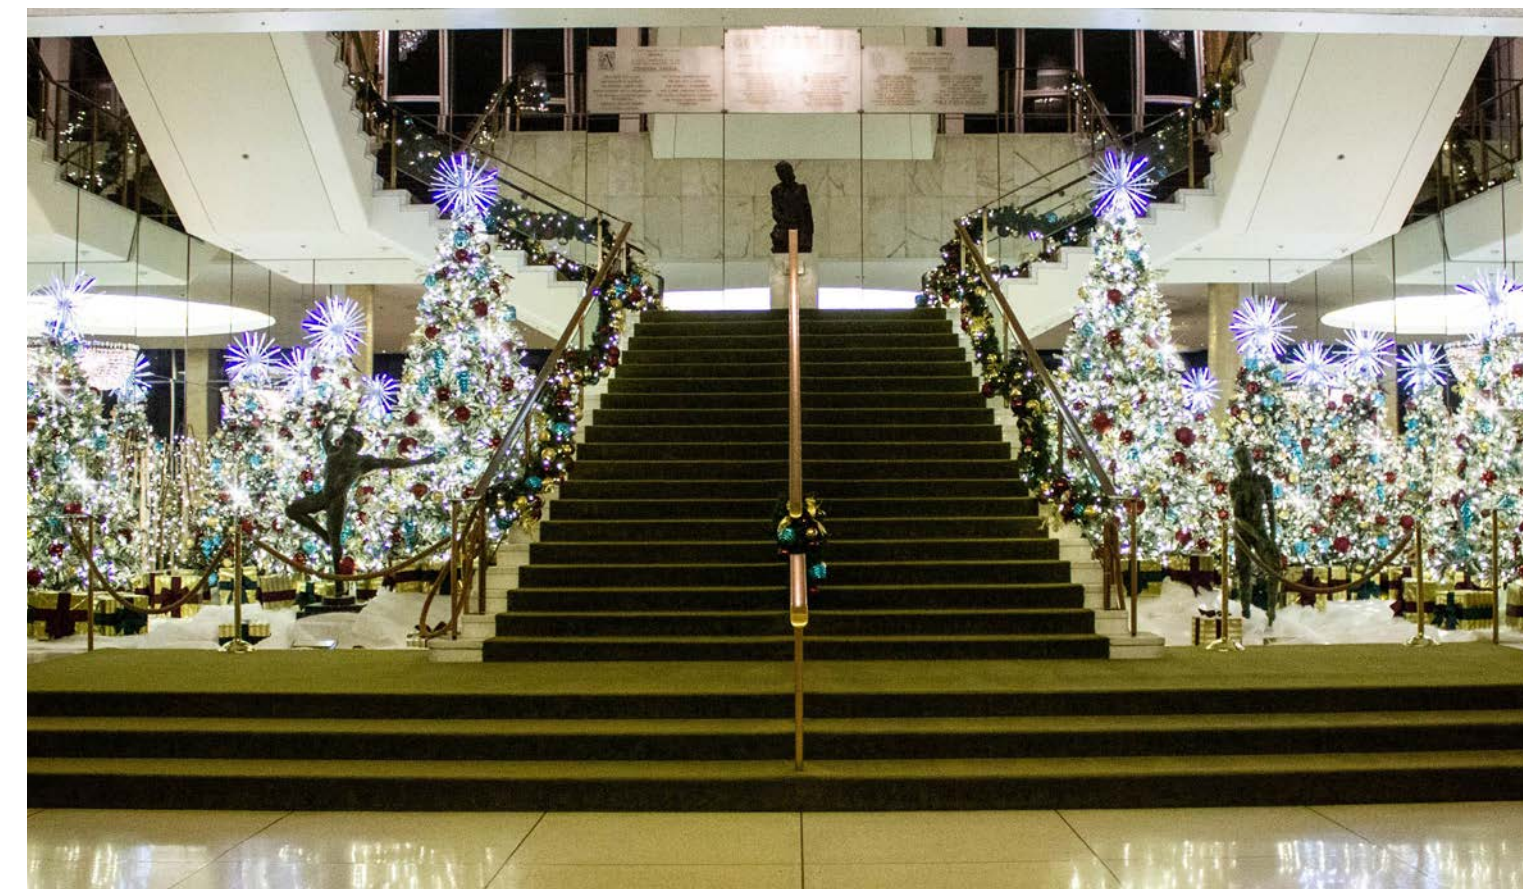

St. Nick's[®]
CHRISTMAS LIGHTING & DÉCOR

WORLD FAMOUS LOS ANGELES MUSIC CENTER
40-FT FRAME CHRISTMAS TREE | 15-FT LIGHTED SNOWFLAKES

Shopping Centers

Casinos

Airports

Landmarks

Municipalities

Churches

Hotels, Restaurants & Bars

Bank of America

CITY OF WEST HOLLYWOOD

MULTI-COLOR CHANGING 10" SPHERES
STRUNG FROM LIGHT POLE TO LIGHT POLE OVER 6 LANES

ST. NICK'S CHRISTMAS LIGHTING & DÉCOR

521 E. 1ST STREET, LONG BEACH, CA 90802