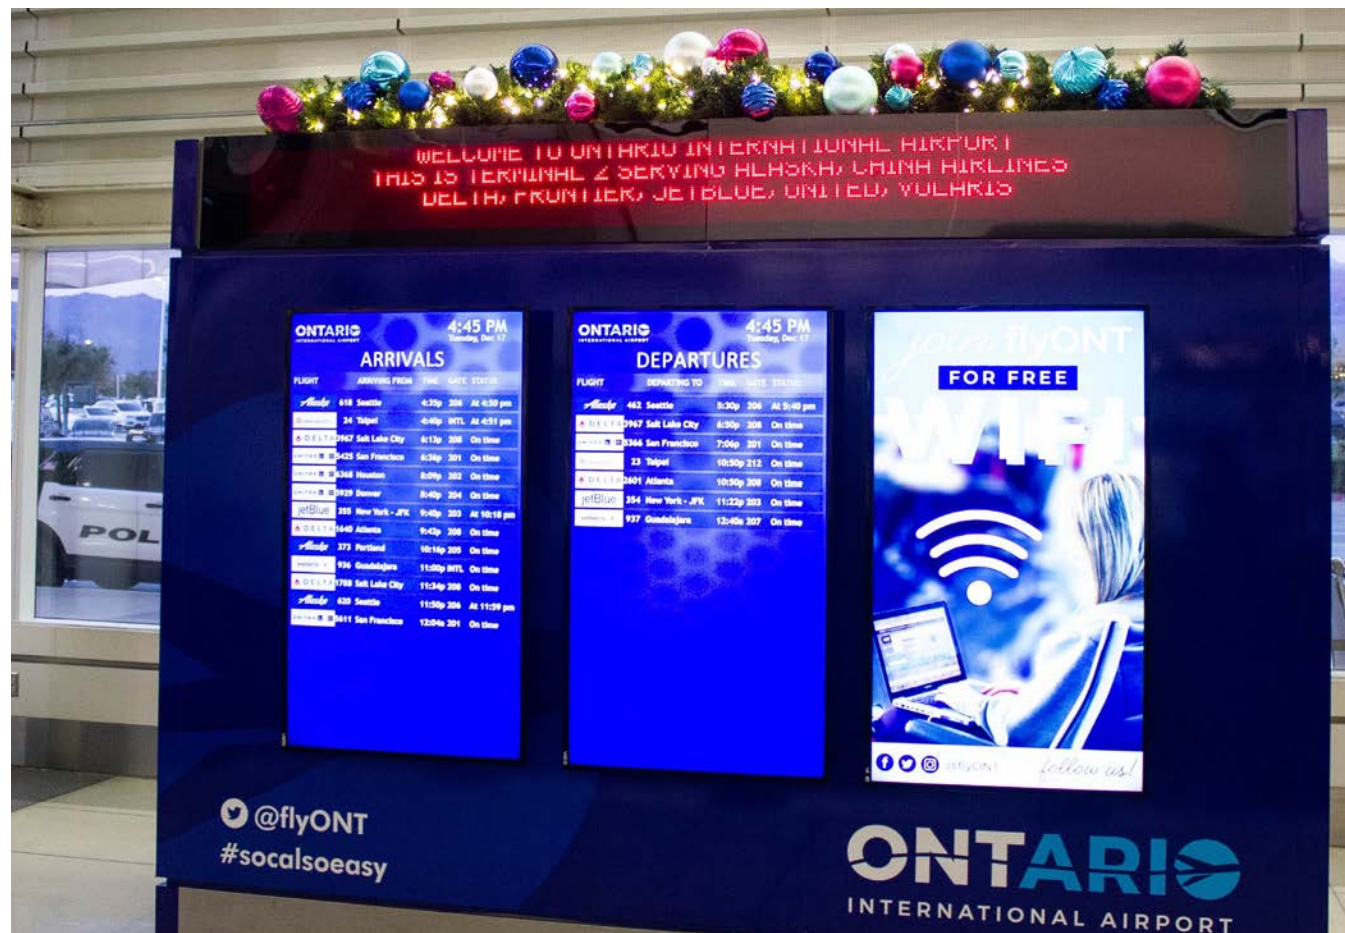

St. Nick's[®]
CHRISTMAS LIGHTING & DÉCOR

WORLD FAMOUS LOS ANGELES MUSIC CENTER
40-FT FRAME CHRISTMAS TREE | 15-FT LIGHTED SNOWFLAKES

Shopping Centers

Casinos

Airports

Landmarks

Municipalities

Churches

Hotels, Restaurants & Bars

Bank of America

CITY OF WEST HOLLYWOOD

MULTI-COLOR CHANGING 10" SPHERES
STRUNG FROM LIGHT POLE TO LIGHT POLE OVER 6 LANES

ST. NICK'S CHRISTMAS LIGHTING & DÉCOR

521 E. 1ST STREET, LONG BEACH, CA 90802