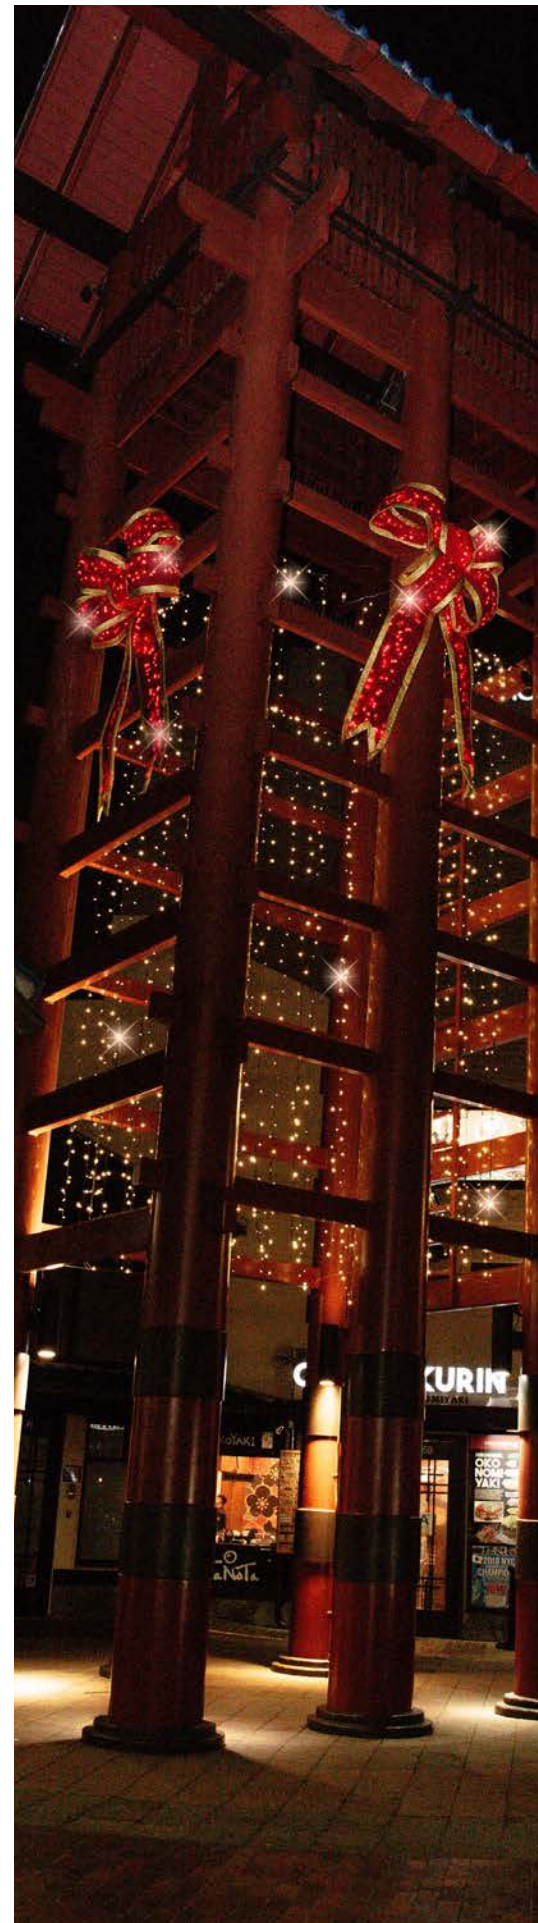

St. Nick's[®]
CHRISTMAS LIGHTING & DÉCOR

WORLD FAMOUS LOS ANGELES MUSIC CENTER
40-FT FRAME CHRISTMAS TREE | 15-FT LIGHTED SNOWFLAKES

Shopping Centers

Casinos

Airports

Landmarks

Municipalities

Churches

Hotels, Restaurants & Bars

Bank of America

CITY OF WEST HOLLYWOOD

MULTI-COLOR CHANGING 10" SPHERES
STRUNG FROM LIGHT POLE TO LIGHT POLE OVER 6 LANES

ST. NICK'S CHRISTMAS LIGHTING & DÉCOR

521 E. 1ST STREET, LONG BEACH, CA 90802