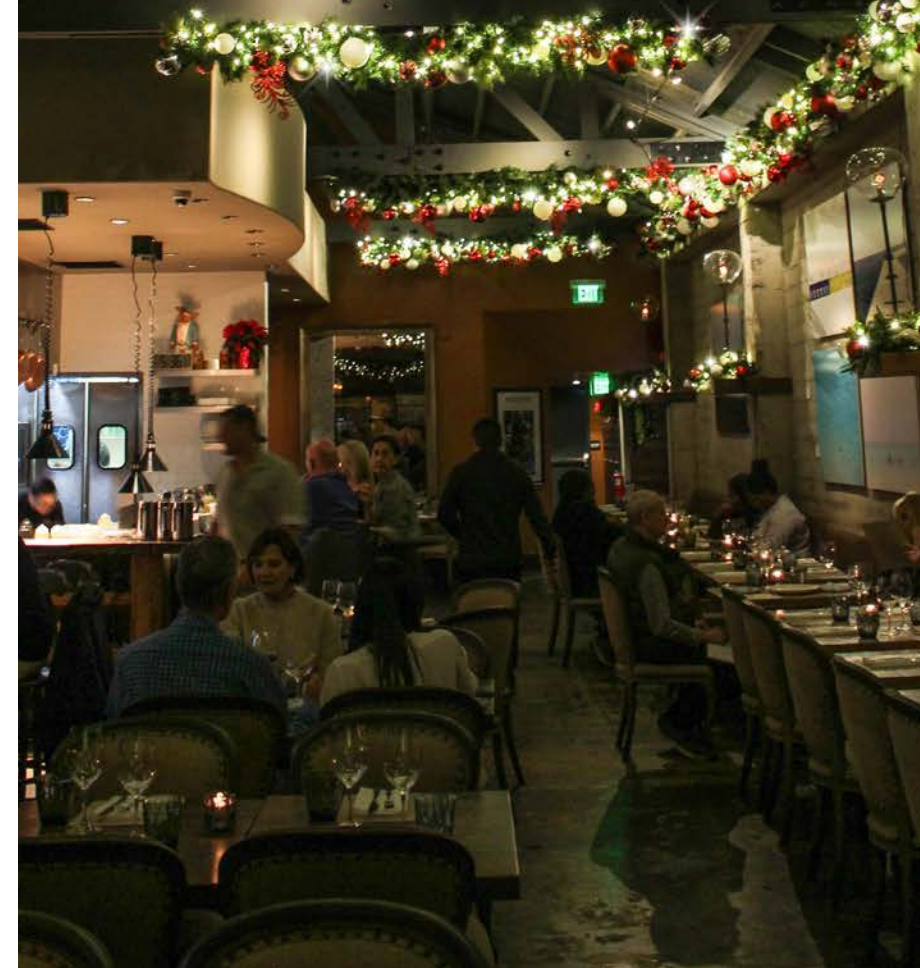

St. Nick's[®]
CHRISTMAS LIGHTING & DÉCOR

WORLD FAMOUS LOS ANGELES MUSIC CENTER
40-FT FRAME CHRISTMAS TREE | 15-FT LIGHTED SNOWFLAKES

Shopping Centers

Casinos

Airports

Landmarks

Municipalities

Churches

Hotels, Restaurants & Bars

Bank of America

CITY OF WEST HOLLYWOOD

MULTI-COLOR CHANGING 10" SPHERES
STRUNG FROM LIGHT POLE TO LIGHT POLE OVER 6 LANES

ST. NICK'S CHRISTMAS LIGHTING & DÉCOR

521 E. 1ST STREET, LONG BEACH, CA 90802