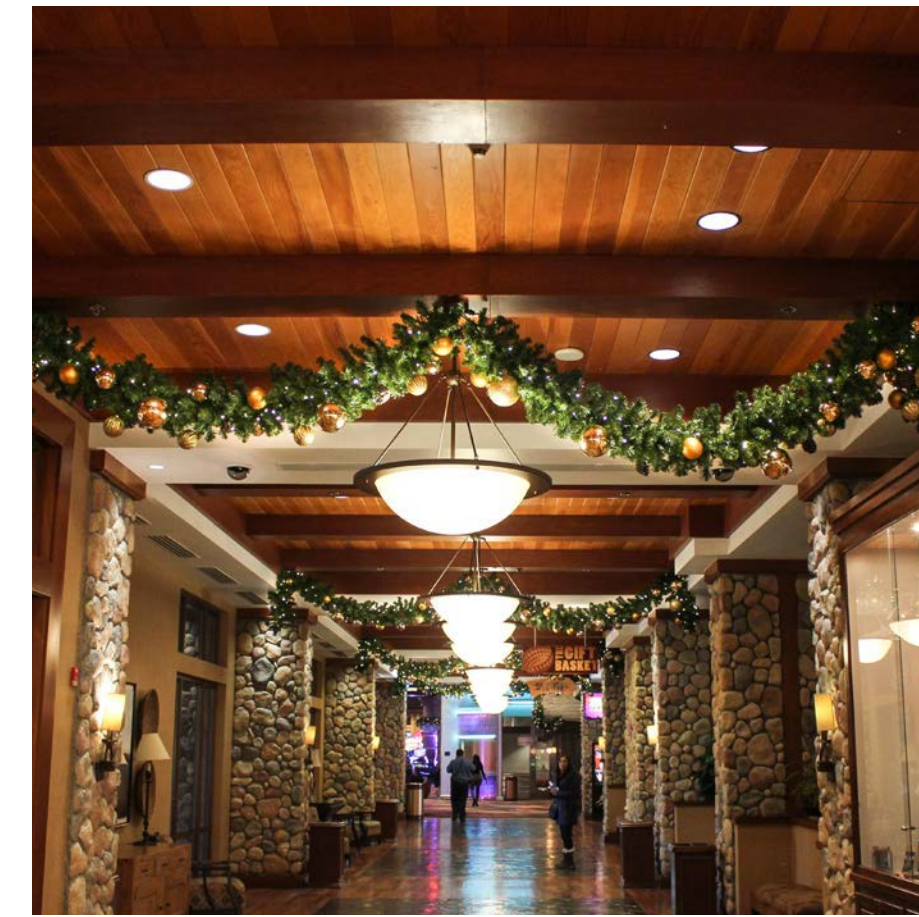

St. Nick's[®]
CHRISTMAS LIGHTING & DÉCOR

WORLD FAMOUS LOS ANGELES MUSIC CENTER
40-FT FRAME CHRISTMAS TREE | 15-FT LIGHTED SNOWFLAKES

Shopping Centers

Casinos

Airports

Landmarks

Municipalities

Churches

Hotels, Restaurants & Bars

Bank of America

CITY OF WEST HOLLYWOOD

MULTI-COLOR CHANGING 10" SPHERES
STRUNG FROM LIGHT POLE TO LIGHT POLE OVER 6 LANES

ST. NICK'S CHRISTMAS LIGHTING & DÉCOR

521 E. 1ST STREET, LONG BEACH, CA 90802