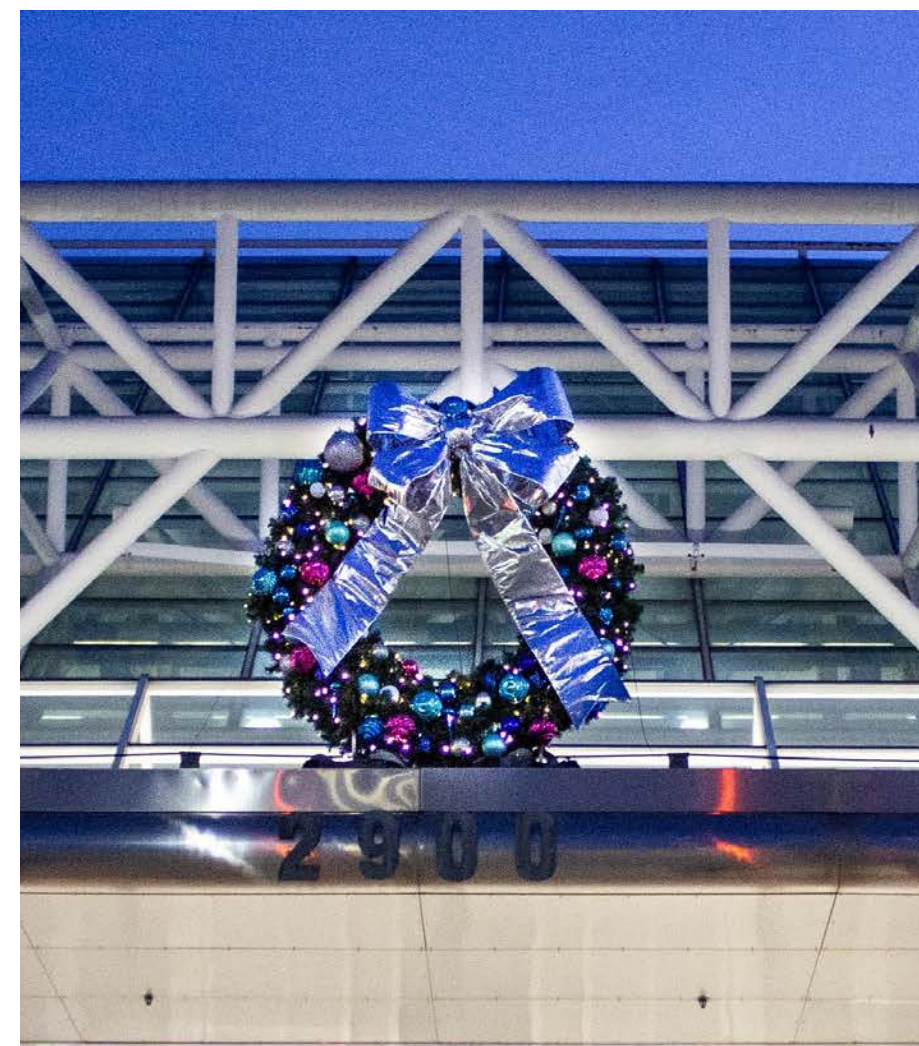

St. Nick's[®]
CHRISTMAS LIGHTING & DÉCOR

WORLD FAMOUS LOS ANGELES MUSIC CENTER
40-FT FRAME CHRISTMAS TREE | 15-FT LIGHTED SNOWFLAKES

Shopping Centers

Casinos

Airports

Landmarks

Municipalities

Churches

Hotels, Restaurants & Bars

Bank of America

CITY OF WEST HOLLYWOOD

MULTI-COLOR CHANGING 10" SPHERES
STRUNG FROM LIGHT POLE TO LIGHT POLE OVER 6 LANES

ST. NICK'S CHRISTMAS LIGHTING & DÉCOR

521 E. 1ST STREET, LONG BEACH, CA 90802